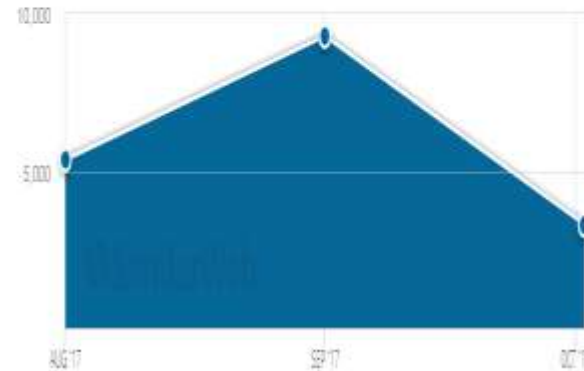

Social

Total Visits ⓘ

On Desktop, from Aug. 2017 to Oct. 2017

20,000

11.98% Of Total Desktop Traffic

Social Visits from Aug. 2017 to Oct. 2017

On Desktop