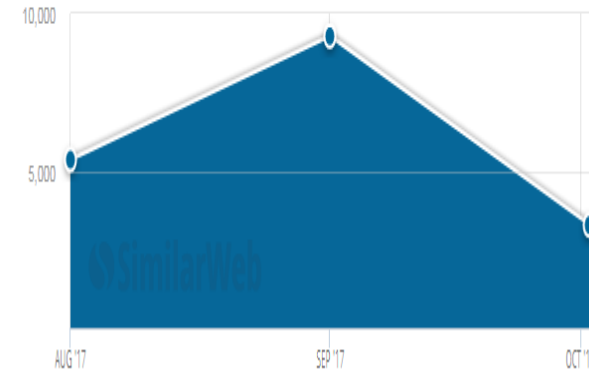

Tamanho: 728x90
Tipos de Arquivo: .gif/.jpeg

CABEÇALHO

*Tamanho: 930x101px
Tipo de arquivo: gif/.jpeg topo da home

MEIA PÁGINA

Tamanho: 300x600px
Tipos de Arquivo: .gif/.jpeg

BANNER CELULAR

Tamanho: 320x100px
Tipos de Arquivo: .gif/.jpeg

Traffic & Engagement ☆

All traffic Desktop Mobile Web

Total Visits ⓘ

Aug 2017 - Oct 2017, Worldwide

1.104M

↑ 6.17% from last month

Unlock Unique Visitors metrics

Traffic Share ⓘ

Aug 2017 - Oct 2017, Worldwide

13.52 %

86.48 %

Visits Over Time ⓘ

Last 3 Months | All Traffic

Social ☆

Total Visits ⓘ

On Desktop, from Aug, 2017 to Oct, 2017

20,000

11.98% Of Total Desktop Traffic

Social Visits from Aug, 2017 to Oct, 2017

On Desktop

368,313 Monthly Visits

00:01:43 Avg. Visit Duration

1.87 Pages per Visit

59.51% Bounce Rate