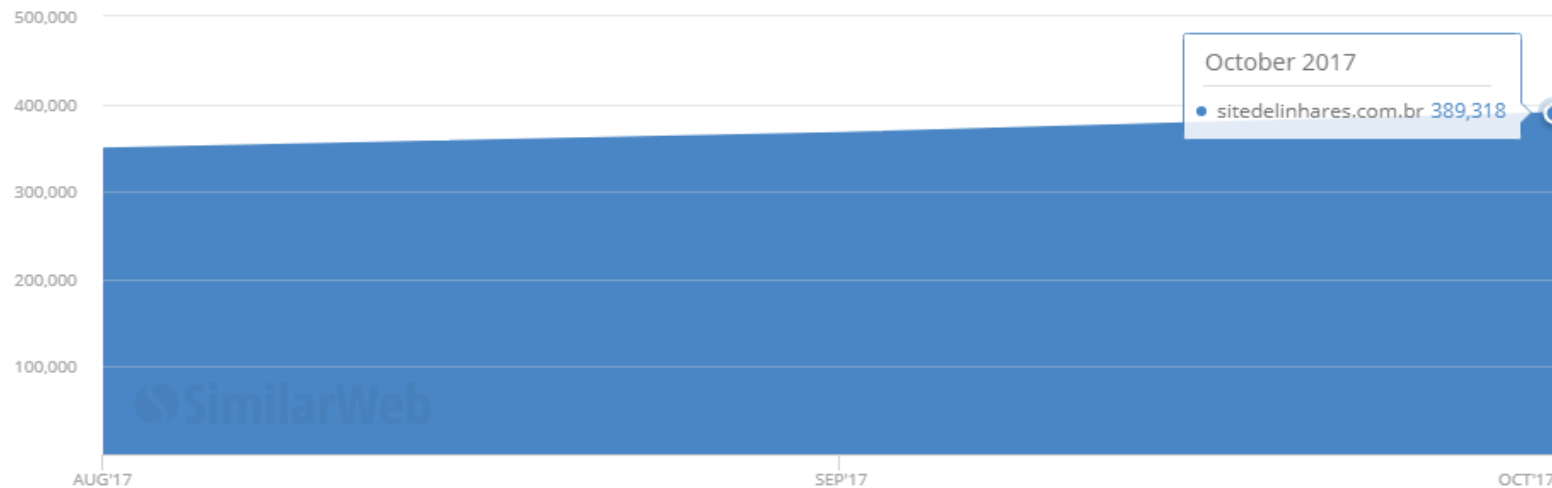

Aug 2017 - Oct 2017, Worldwide

13.52 %

86.48 %

Visits Over Time ⓘ

Last 3 Months | All Traffic

Social ☆

Total Visits ⓘ

On Desktop, from Aug, 2017 to Oct, 2017

20,000

11.98% Of Total Desktop Traffic

Social Visits from Aug, 2017 to Oct, 2017

On Desktop

368,313 Monthly Visits

00:01:43 Avg. Visit Duration

1.87 Pages per Visit

59.51% Bounce Rate